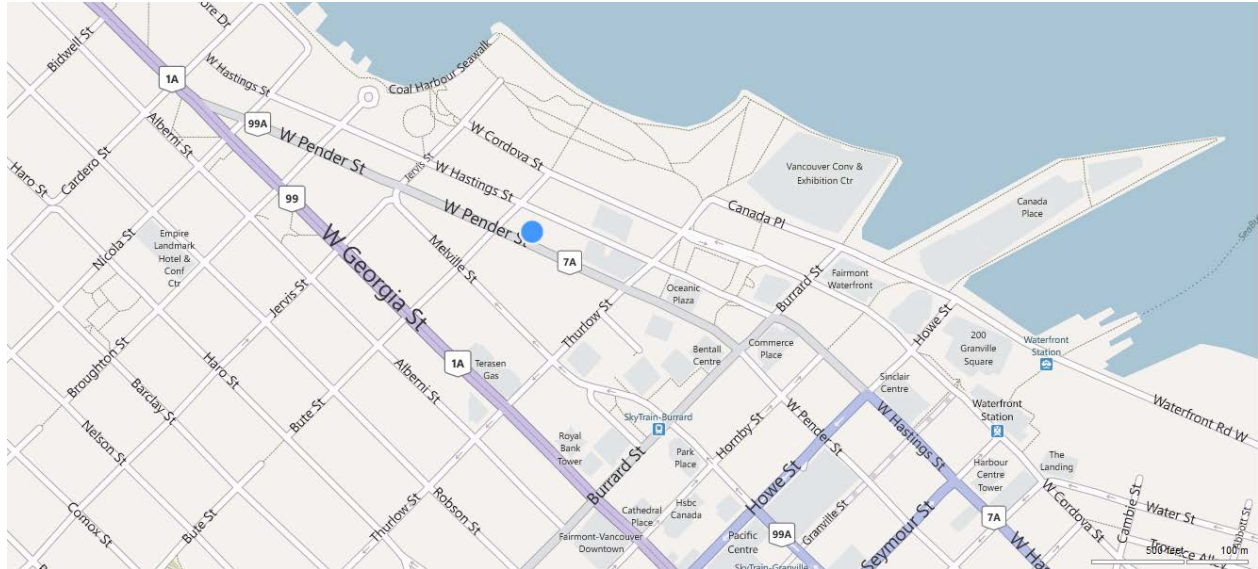

CLEBC is located at 500 – 1155 West Pender Street, between Thurlow Street and Bute Street.

BY TRANSIT:

Take the **Expo/Millennium** lines to Burrard Station. From the main exit, turn left on Burrard Street and then left on Pender Street. Walk west on Pender Street two blocks. CLEBC is on the north sidewalk.

OR

Take the **Canada** line to Waterfront Station. Exit the station at Granville Street and turn right onto Pender Street. Walk west on Pender Street four blocks. CLEBC is on the north sidewalk.

BY CAR:

There is metered parking available on the street, including on Pender Street directly in front of CLEBC's building. Please note that there may be parking restrictions from 3 pm to 6 pm.

There is also parking available at three nearby hotels, all located on Hastings Street within a block of CLEBC: the Marriott Hotel, the Coast Hotel, and the Renaissance Hotel.