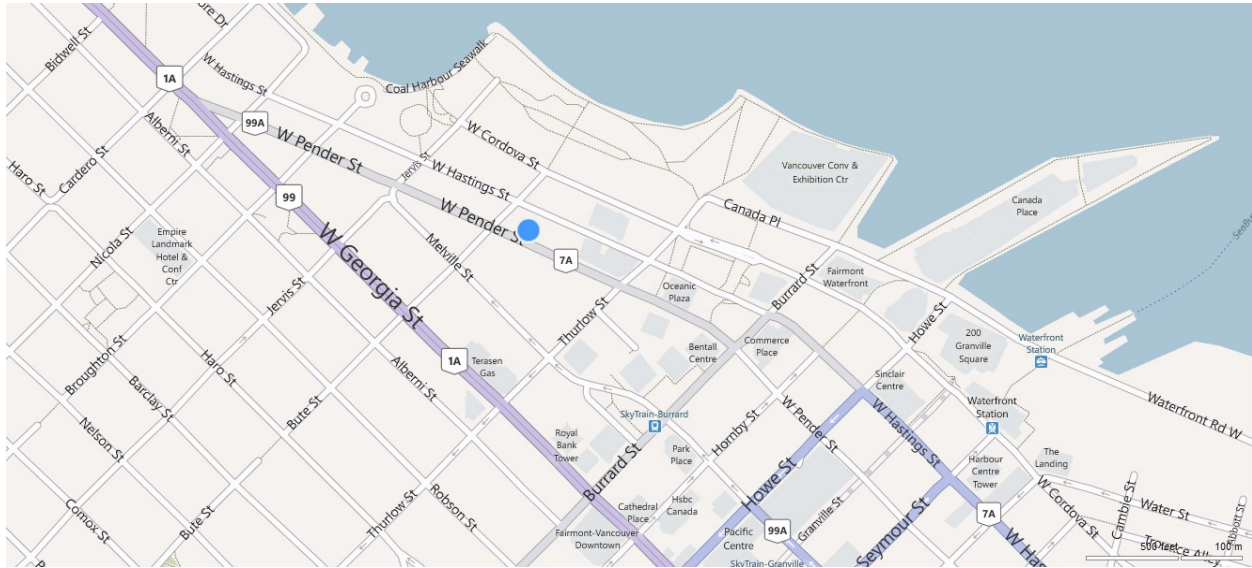

DIRECTIONS TO CLEBC OFFICE

CLEBC is located at **500 – 1155 West Pender Street**, between Thurlow Street and Bute Street.

BY CAR:

There is metered parking available on the street, including on Pender Street directly in front of CLEBC's building. Please note that there may be parking restrictions from 3 pm to 6 pm.

There is also parking available at three nearby hotels and two parking garages, all located on Hastings Street within a block of CLEBC.

BY TRANSIT (SKYTRAIN):

Take the Expo/Millennium lines to Burrard Station. From the Burrard Street exit, turn left on Burrard Street and then left on Pender Street. Walk west on Pender Street two blocks. CLEBC is on the north sidewalk.

OR

Take the Canada line to Waterfront Station. Exit the station at Granville Street and turn right onto Pender Street. Walk west on Pender Street four blocks. CLEBC is on the north sidewalk.